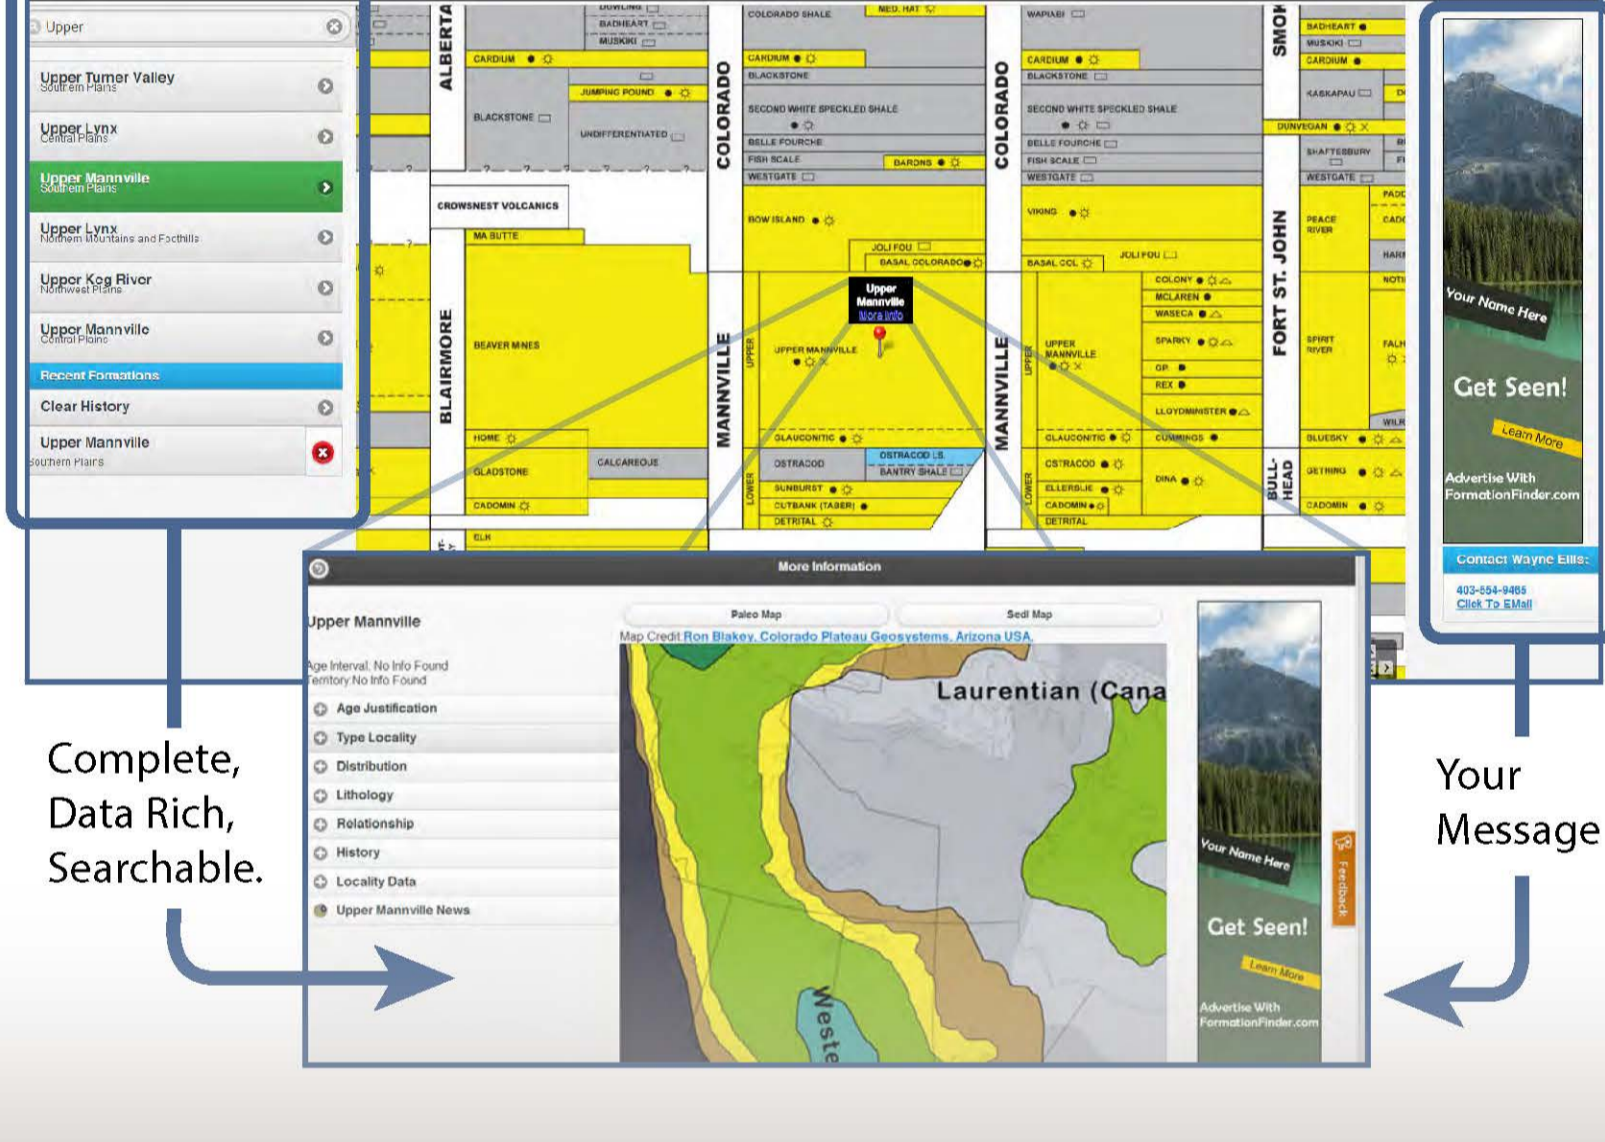

LOOKING TO MARKET

TO A POTENT TARGET AUDIENCE?

formationfinder.com

Brings Engineers, Geologists and Land Professionals to one central location for all their information needs.

Complete, Data Rich, Searchable.

Your Message

TAP INTO OUR GROWING USER BASE

- Each click = new ad impression
- Averaging ~20,000 impressions per month
- Formations indexed by google
- Continually developing new functionalities to drive more traffic to our site

INCREASE YOUR VISIBILITY

- Get your name out there!
- Gain visibility that counts
- High demographic potency ensures you get the most out of every ad impression
- Gain exclusive advertising rights for your business domain